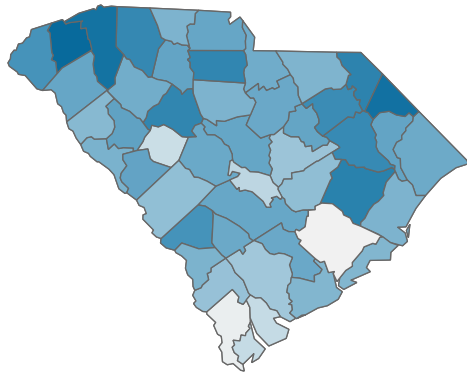

COVID-19 in South Carolina

As of 11:59 PM on 7/12/2021

Cases

600,607

Select Date Range & County to Filter Page Values
Non-Null Values Only

COUNTY

All

Past 2 weeks Confirmed

2,302

Rate of COVID-19 Cases per 10,000 population, by County
County Displayed: **South Carolina** | Dates Displayed: 3/4/2020 to 7/12/2021
[Use County Filter Above to View ZIP Code Counts](#)

Find your ZIP

All

Reported COVID-19 Cases, by Week of Report
County Displayed: **South Carolina** | Dates Displayed: 3/4/2020 to 7/12/2021

County Displayed: **South Carolina** | Dates Displayed: 3/4/2020 to 7/12/2021
Note: Data is suppressed for fewer than 5 cases