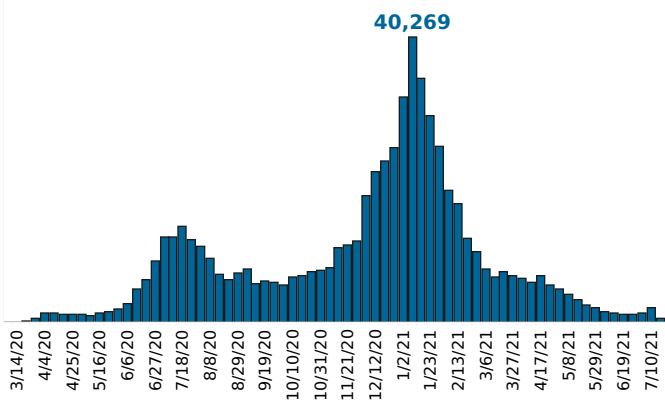

COVID-19 in South Carolina

As of 11:59 PM on 7/12/2021

Cases

600,607

Select Date Range & County to Filter Page Values
Non-Null Values Only

COUNTY

All

Past 2 weeks Confirmed

2,302

Rate of COVID-19 Cases per 10,000 population, by County
County Displayed: **South Carolina** | Dates Displayed: 3/4/2020 to 7/12/2021
[Use County Filter Above to View ZIP Code Counts](#)

Find your ZIP

All

Reported COVID-19 Cases, by Week of Report
County Displayed: **South Carolina** | Dates Displayed: 3/4/2020 to 7/12/2021

County Displayed: **South Carolina** | Dates Displayed: 3/4/2020 to 7/12/2021
Note: Data is suppressed for fewer than 5 cases